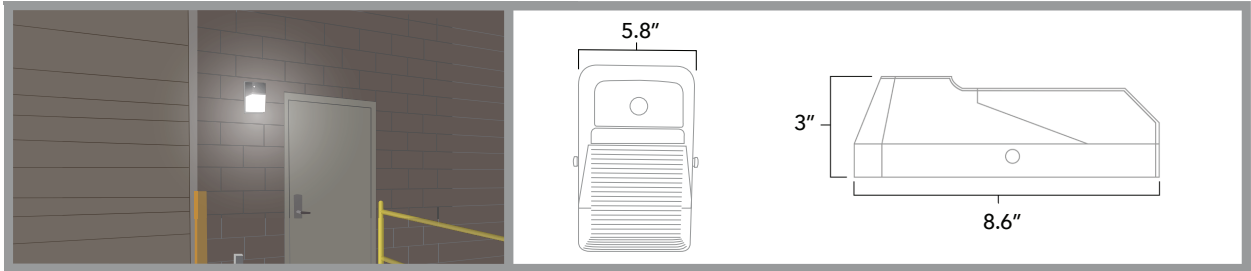

## LED MINI WALL PACK LIGHT

### DESCRIPTION:

The LED Powered Wall Pack Mini Lights provide great lighting to poorly lite areas. Our LED Mini Wall Packs are easy to install and operate. These Mini Wall Packs have convenient features such as "Instant Start," and are not accompanied by the annoying Humming some lighting fixtures make. Furthermore, the 9W Mini Wall Packs do not emit any UV or IR in the beam. In addition to the value added benefits above, our LED Lights are eco-friendly and do not have any Mercury. These LED Lights are DLC rated which means they come with a 5 year warranty

SKU	GT-WP03-9WC1	Lumen Efficacy	105-115 LM/W	Housing	Aluminum
Certification:	DLC, UL, cUL	Dimensions	8.58" x 5.78" x 2.91"	Housing Color	Black
Watts	9W	Color	5000K	Optional Accessory	Photocell (Option)
Lumens	1002	Weight	1.81lbs	Viewing Angle (°)	110°